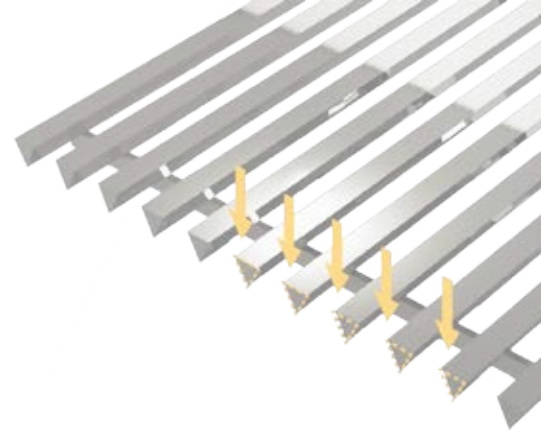

MENAM

- ▶ **STAINLESS GRATING**
- ▶ **GRATING FLOOR DRAIN**

PRODUCT OF THAILAND

MENAM

STAINLESS GRATING

MADE FROM STAINLESS STEEL SPECIAL SHAPE
GRADE AISI 304, AISI 316L (MARINE GRADE)

TRIANGLE PROFILE

HOUSE-SHAPE
SUPPORT PROFILE

Triangle Shape
(Wedge Shape)
for faster flow

Triangle Shape
(Wedge Shape) for faster flow

INDOOR-OUTDOOR (Non Corrosive)

MODEL	TRIANGLE PROFILE	SUPPORT PROFILE	SLOT OPENING
▼ 304 W5H6 Slot5	W5 x H6 mm.	W3 x H13 mm.	5 mm.
▼ 304 W5H6 Slot5 Embossed	W5 x H6 mm.	W3 x H13 mm.	5 mm.
▼ 304 W3H462 Slot3	W3 x H4.62 mm.	W3 x H13 mm.	3 mm.

INDOOR-OUTDOOR, SWIMMING POOL (Corrosive Condition)

MODEL	TRIANGLE PROFILE	SUPPORT ROD	SLOT OPENING
▼ 316L W485H6 Slot5	W4.85 x H6 mm.	W3 x H13 mm.	5 mm.

*Other models can contact sales representative

สแตนเลสเกรดตั้ง STAINLESS PREMIUM GRATING

FASTER
FLOW

HEAVY DUTY
LOADED

STEPLESS,
FLATTER FLOOR

FASTER FLOW

ANTI-SLIPPERY

HIGH HEEL
(ABOVE 0.5 mm.-OK)

STRONG,
WHEELCHAIRS
ACCESSIBLE

AESTHETIC,
DURABLE