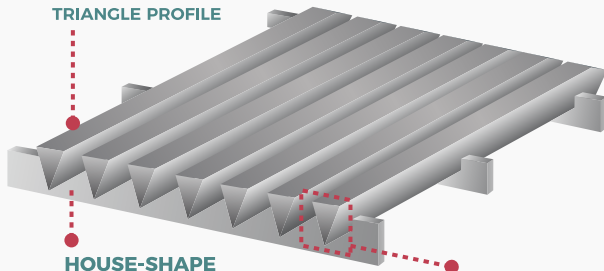

MENAM

- ▶ **STAINLESS GRATING**
- ▶ **GRATING FLOOR DRAIN**

PRODUCT OF THAILAND

MENAM

STAINLESS GRATING

MADE FROM STAINLESS STEEL SPECIAL SHAPE
GRADE AISI 304, AISI 316L (MARINE GRADE)

TRIANGLE PROFILE

HOUSE-SHAPE
SUPPORT PROFILE

Triangle Shape
(Wedge Shape)
for faster flow

Triangle Shape
(Wedge Shape) for faster flow

INDOOR-OUTDOOR (Non Corrosive)

MODEL	TRIANGLE PROFILE	SUPPORT PROFILE	SLOT OPENING
▼ 304 W5H6 Slot5	W5 x H6 mm.	W3 x H13 mm.	5 mm.
▼ 304 W5H6 Slot5 Embossed	W5 x H6 mm.	W3 x H13 mm.	5 mm.
▼ 304 W3H462 Slot3	W3 x H4.62 mm.	W3 x H13 mm.	3 mm.

INDOOR-OUTDOOR, SWIMMING POOL (Corrosive Condition)

MODEL	TRIANGLE PROFILE	SUPPORT ROD	SLOT OPENING
▼ 316L W485H6 Slot5	W4.85 x H6 mm.	W3 x H13 mm.	5 mm.

*Other models can contact sales representative

สแตนเลสเกรดตั้ง STAINLESS PREMIUM GRATING