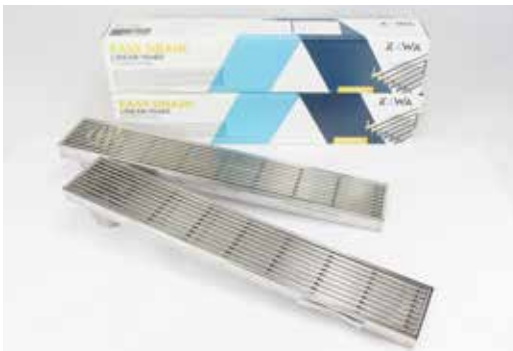

สแตนเลสเกรดดี-ฟลอร์เดรน

STAINLESS GRATING FLOOR DRAIN

SPECIAL TRIANGLE WIRE GRADE 304

EASY DRAIN - 100

- Anti-Odor Type
- Size: Width 10 cm. x 10 cm.
- 2"- 3" Outlet Drain

EASY DRAIN LINEAR 10x60

- Anti-Odor Type
- Size: Width 10 cm. x 60 cm.
- 2"- 3" Outlet Drain

EASY DRAIN LINEAR 10x100

- Anti-Odor Type
- Size: Width 10 cm. x 100 cm.
- 2"- 3" Outlet Drain

TRIANGLE SHAPE FOR FASTER FLOW

Easy Drain Linear - 10x60 (W10 x L60 cm.)
Easy Drain Linear - 10x100 (W10 x L100 cm.)