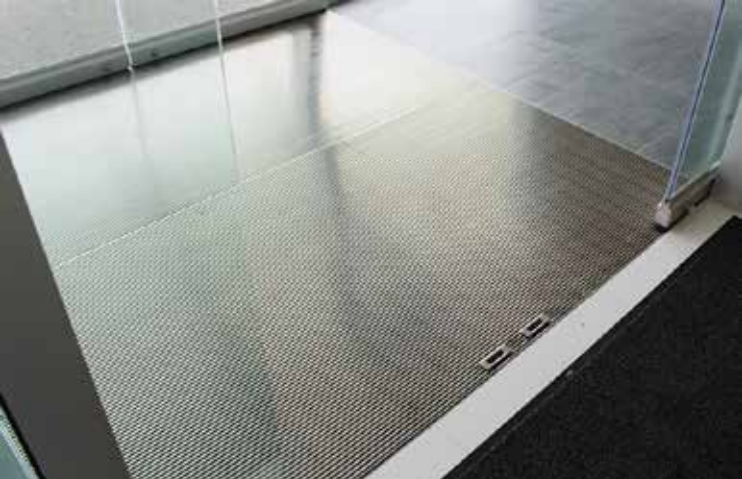

FASTER
FLOW

HEAVY DUTY
LOADED

STEPLESS,
FLATTER FLOOR

FASTER FLOW

ANTI-SLIPPERY

HIGH HEEL
(ABOVE 0.5 mm.-OK)

STRONG,
WHEELCHAIRS
ACCESSIBLE

AESTHETIC,
DURABLE

APPLICATION

- Reduce step of wet-dry area (Area separation)
(Reduce slippery on wet area especially aged people)
- Dust collector / Entrance Grating / Metal Mat
- Gutter Cover / Swimming Pool overflow drainage grating
- Flooring (Food processing & clean area)
- Other applications

MENAM DRAINAGE GRATING

INDOOR & OUTDOOR

MENAM SWIMMING POOL GRATING

GENUINE

INDOOR & OUTDOOR

MENAM ENTRANCE GRATING

INDOOR & OUTDOOR

PREMIUM STAINLESS BRAND "KAWA"