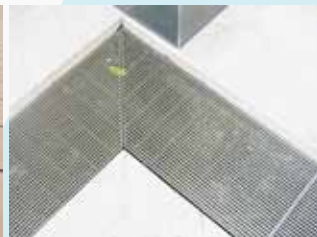

FASTER
FLOW

HEAVY DUTY
LOADED

STEPLESS,
FLATTER FLOOR

FASTER FLOW

ANTI-SLIPPERY

HIGH HEEL
(ABOVE 0.5 mm.-OK)

STRONG,
WHEELCHAIRS
ACCESSIBLE

AESTHETIC,
DURABLE

GENUINE STAINLESS
GRADE 316L & 304

ANTI-RAT
(USING SLOT ≤ 5 mm.)

QUALIFICATION

- Genuine Stainless 304 and 316L (Marine Grade)
- Highest health Safety
- Triangle Shape for Faster Flow
- Rust Free, Corrosive Resistant
- Low maintenance cost
- Environmental Friendly
- 100% Recycle

APPLICATION

- Reduce step of wet-dry area (Area separation)
(Reduce slippery on wet area especially aged people)
- Dust collector / Entrance Grating / Metal Mat
- Gutter Cover / Swimming Pool overflow drainage grating
- Flooring (Food processing & clean area)
- Other applications