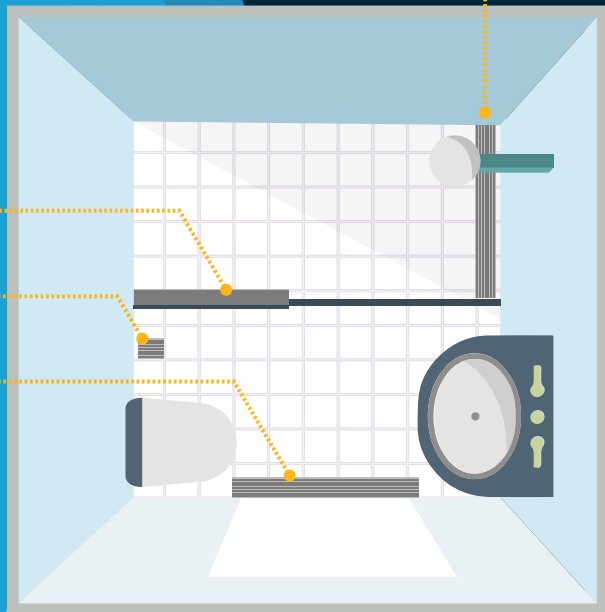

สแตนเลสเกรดดี-ฟลอร์เดรน

STAINLESS GRATING FLOOR DRAIN

SPECIAL TRIANGLE WIRE GRADE 304

EASY DRAIN - 100

- Anti-Odor Type
- Size: Width 10 cm. x 10 cm.
- 2"- 3" Outlet Drain

EASY DRAIN LINEAR 10x60

- Anti-Odor Type
- Size: Width 10 cm. x 60 cm.
- 2"- 3" Outlet Drain

EASY DRAIN LINEAR 10x100

- Anti-Odor Type
- Size: Width 10 cm. x 100 cm.
- 2"- 3" Outlet Drain

TRIANGLE SHAPE FOR FASTER FLOW

Easy Drain Linear - 10x60 (W10 x L60 cm.)
Easy Drain Linear - 10x100 (W10 x L100 cm.)