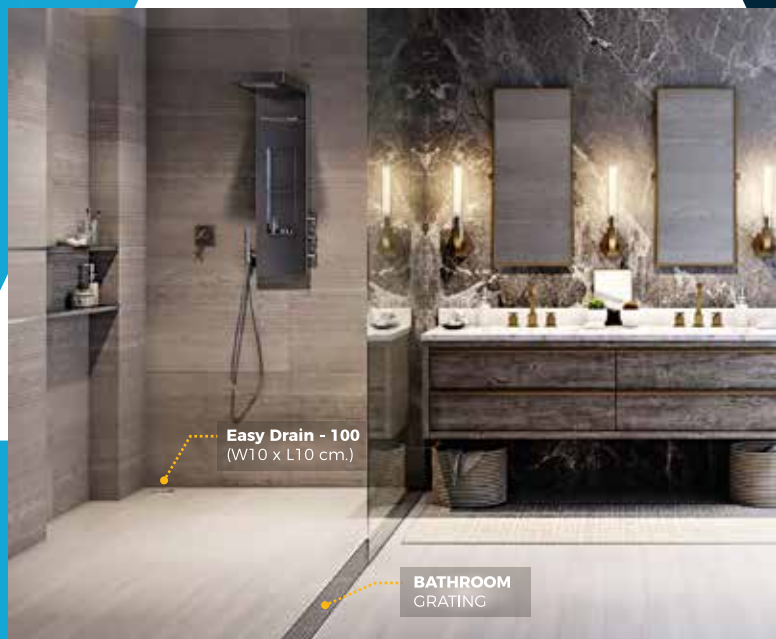

Easy Drain - 100
(W10 x L10 cm.)

BATHROOM
GRATING

+66 (2) 725 3999
+66 (2) 764 3999

sales@menam.co.th
info@menam.co.th

www.menamstainless.com

บริษัท แม่น้ำสแตนเลสไวร์ จำกัด (มหาชน)
299 หมู่ 6 ต.บางเพรียง อ.บางบ่อ จ.สมุทรปราการ 10560

Menam Stainless Wire Public Co., Ltd
299 Moo.6 T.Bangpreang, Bangbor, Samutprakarn 10560, THAILAND